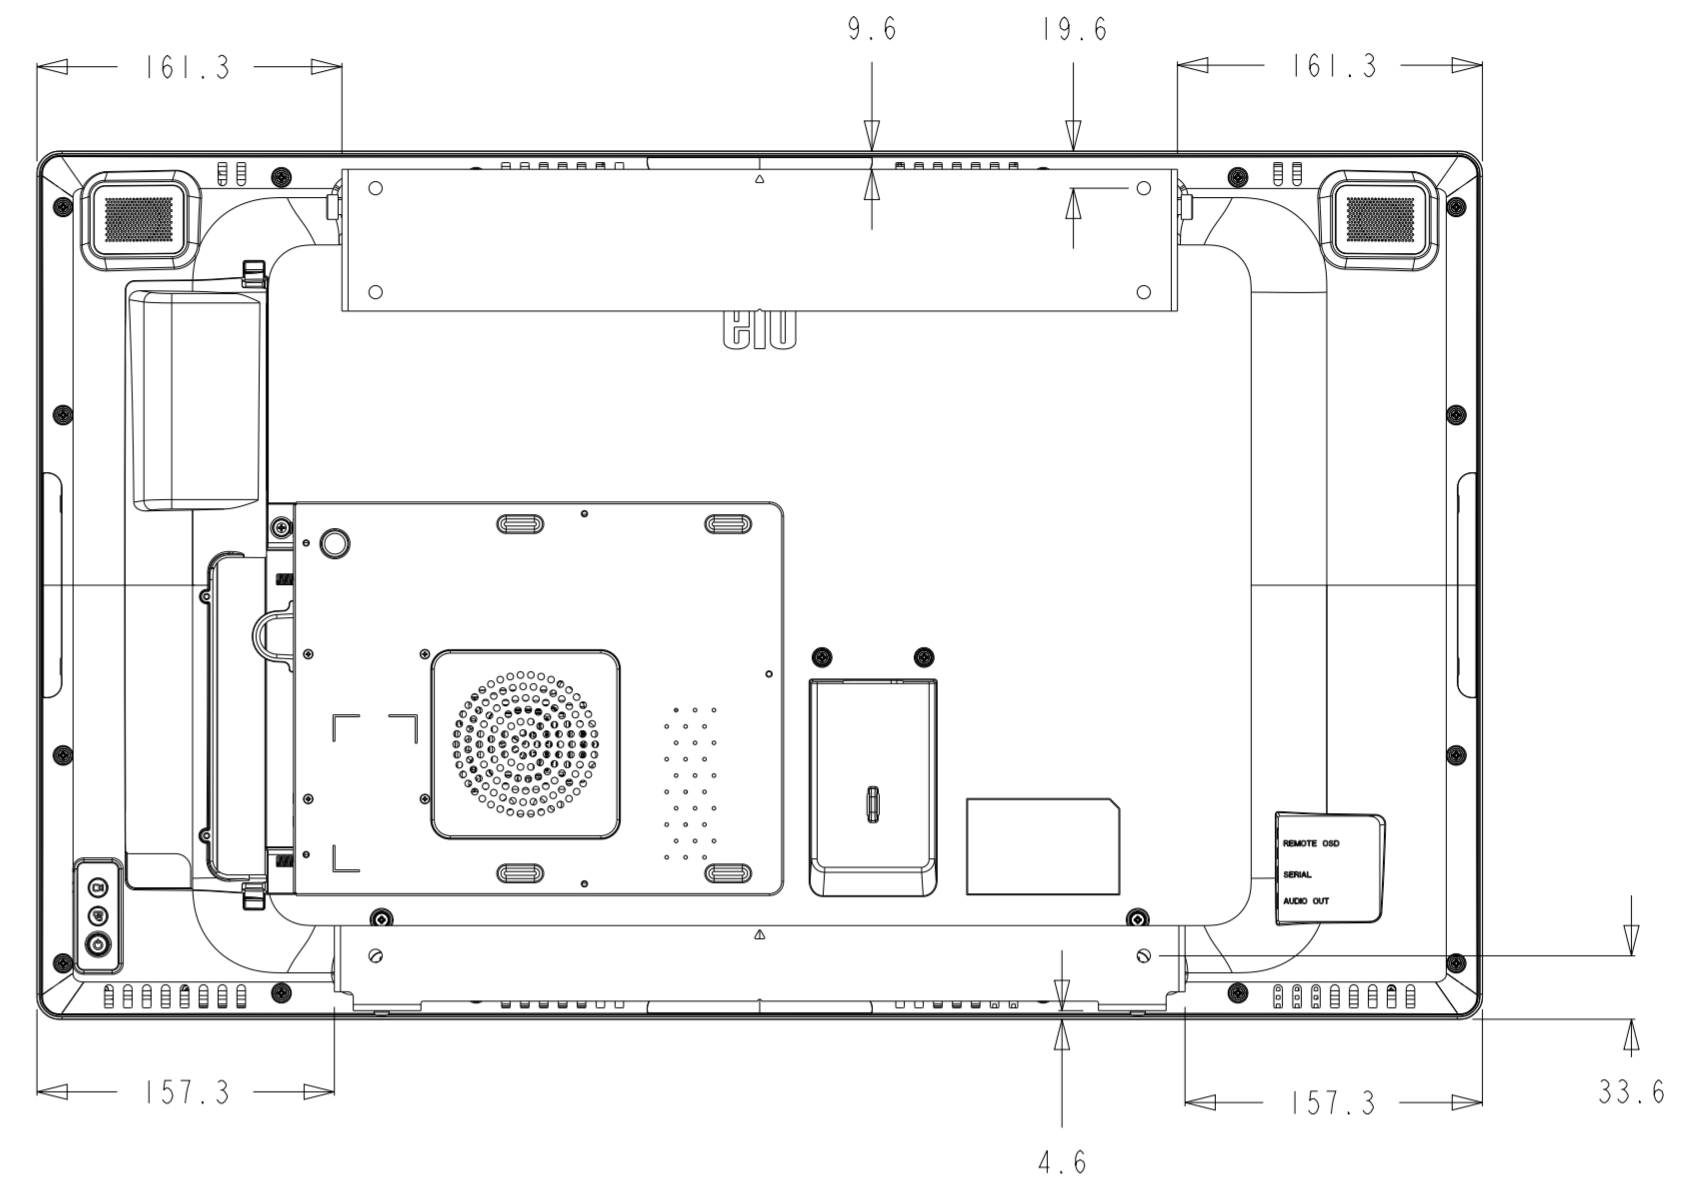

DIMENSIONAL DRAWING: 3203

DIMENSIONS ARE IN MILLIMETERS

DIMENSIONAL DRAWING: 3203

OPTIONAL LOW-PROFILE WALLMOUNT KIT P/N E721949
 PURCHASED SEPARATELY, CUSTOMER ASSEMBLED

LOGO ON BOTTOM

LOGO ON LEFT

OPTIONAL LOW-PROFILE WALLMOUNT KIT P/N E721949
 PURCHASED SEPARATELY, CUSTOMER ASSEMBLED

DIMENSIONAL DRAWING: 3203

OPTIONAL STAND KIT P/N E722153
PURCHASED SEPARATELY, CUSTOMER ASSEMBLED
NOTE: STAND DOES NOT SUPPORT PORTRAIT ORIENTATION