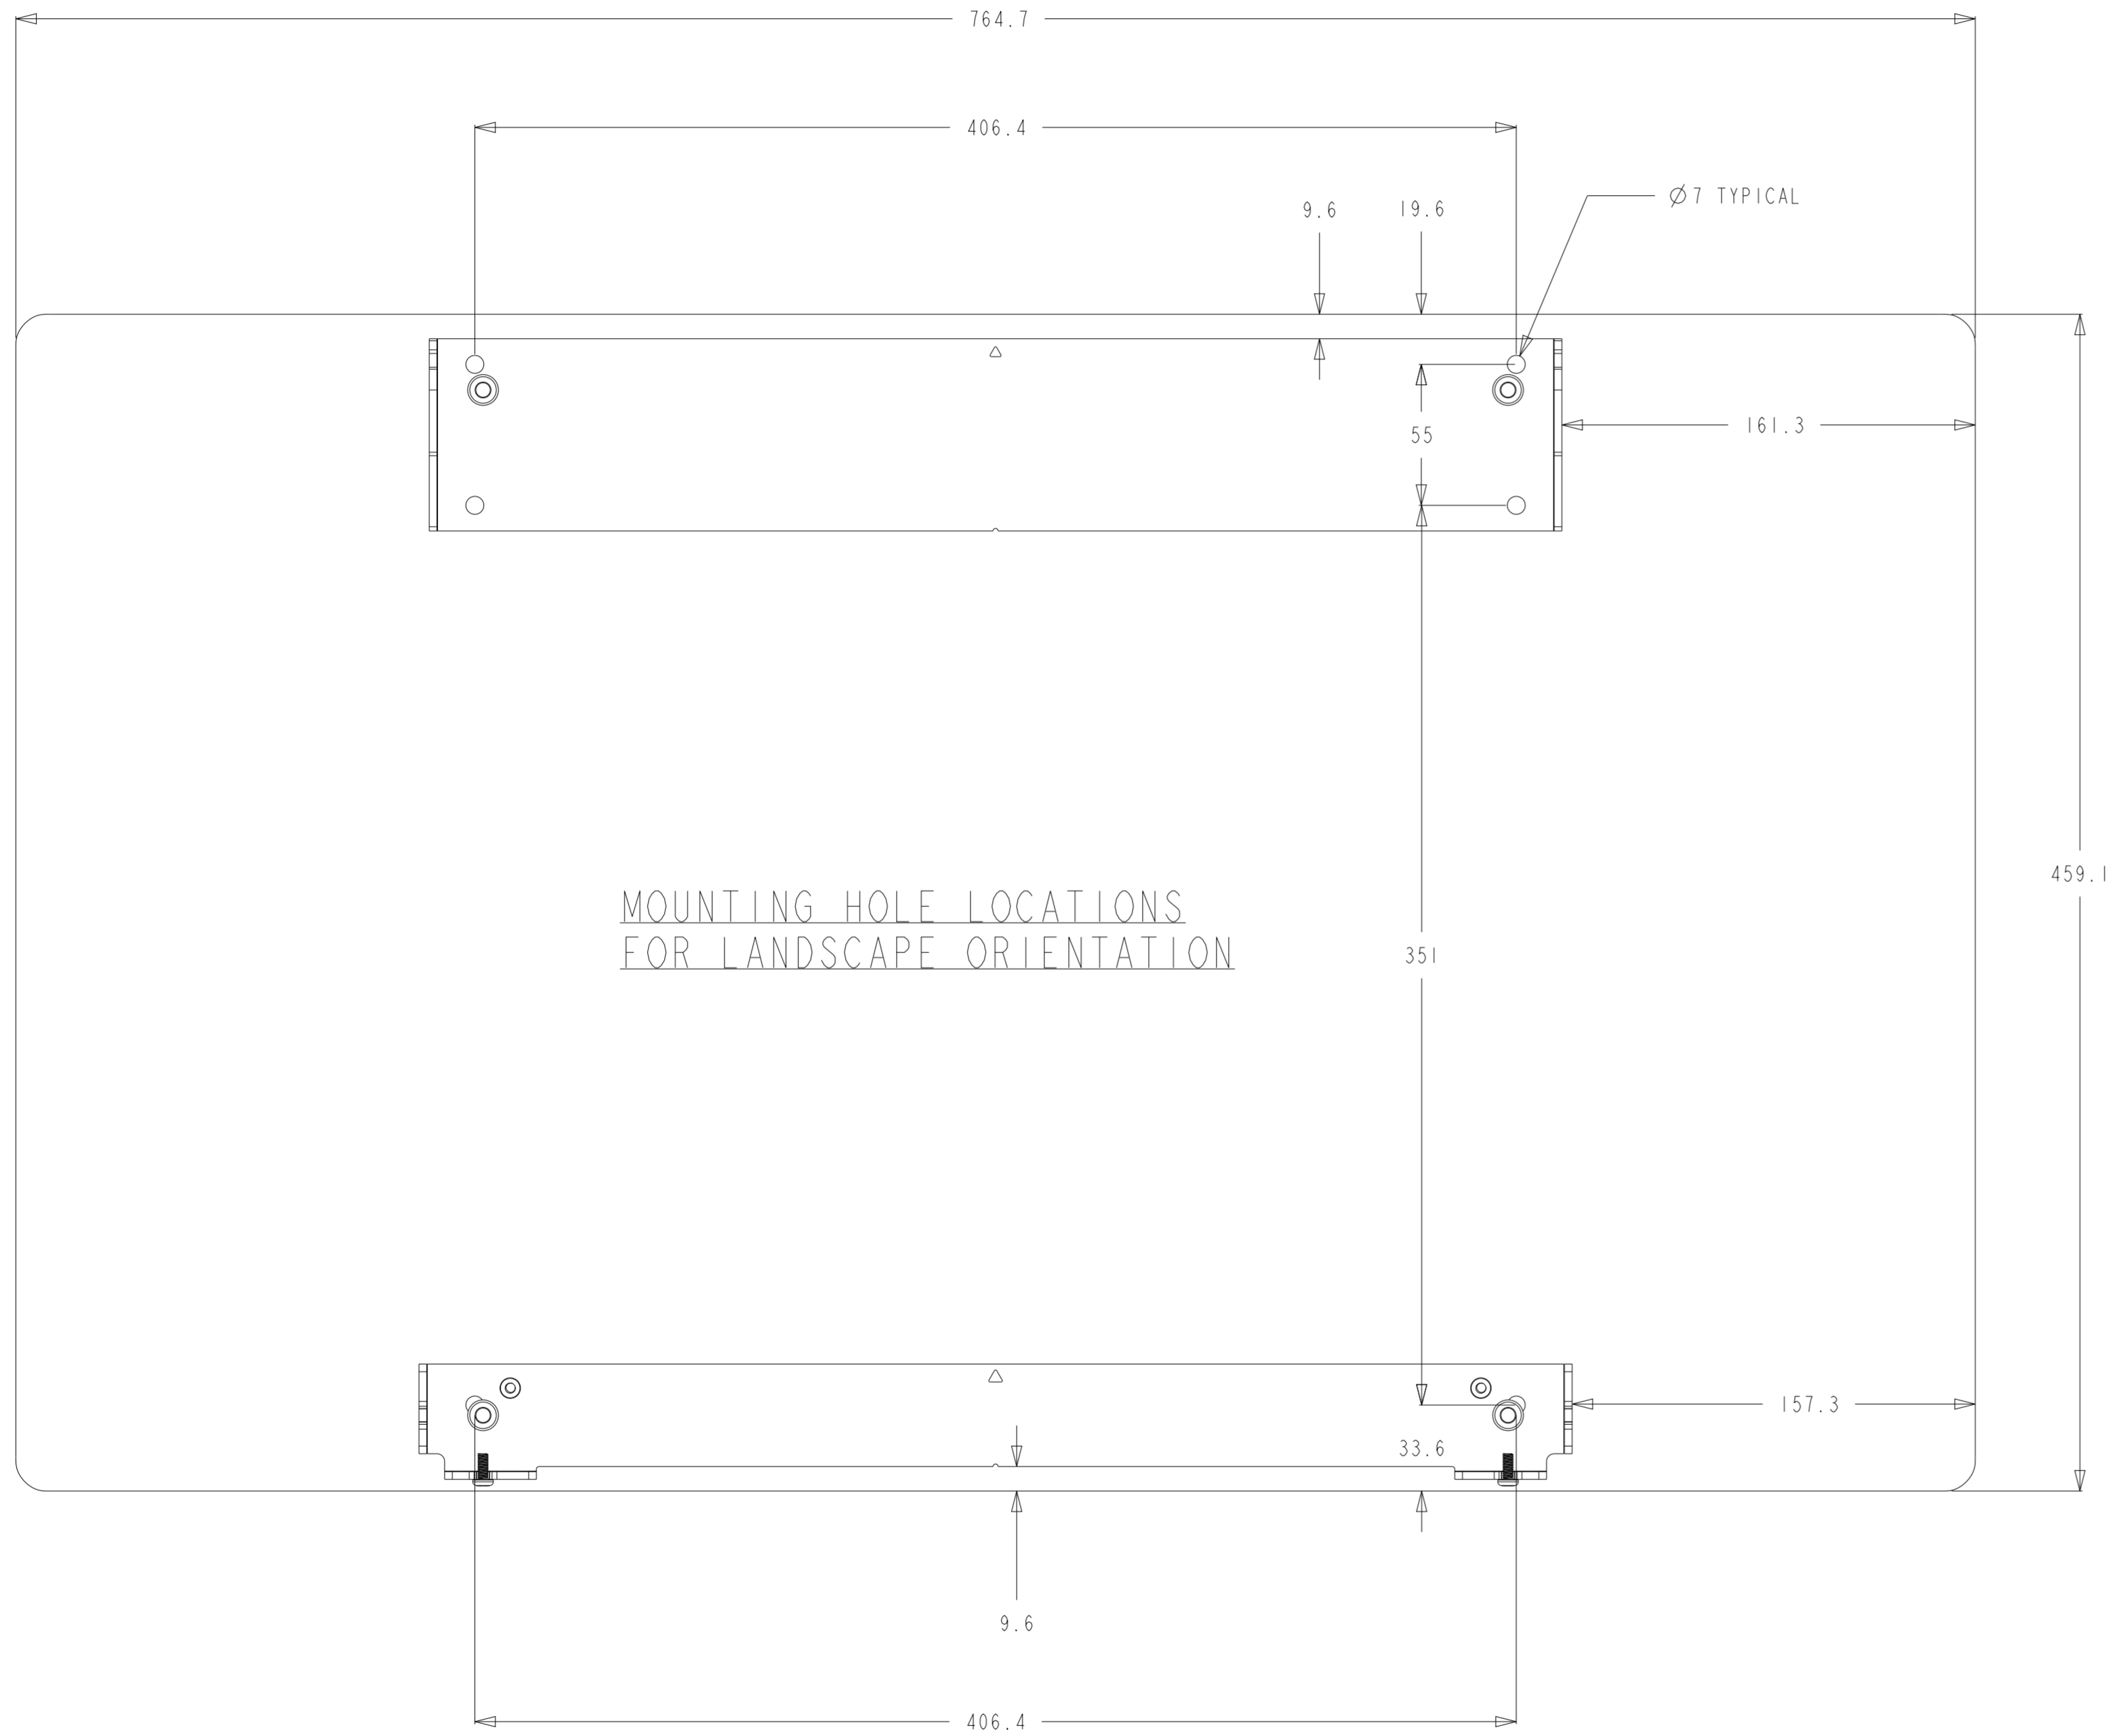

DIMENSIONAL DRAWING: 3203

DIMENSIONS ARE IN MILLIMETERS

DIMENSIONAL DRAWING: 3203

OPTIONAL LOW-PROFILE WALLMOUNT KIT P/N E721949
 PURCHASED SEPARATELY, CUSTOMER ASSEMBLED

LOGO ON BOTTOM

LOGO ON LEFT

OPTIONAL LOW-PROFILE WALLMOUNT KIT P/N E721949
 PURCHASED SEPARATELY, CUSTOMER ASSEMBLED

DIMENSIONAL DRAWING: 3203

OPTIONAL STAND KIT P/N E722153
PURCHASED SEPARATELY, CUSTOMER ASSEMBLED
NOTE: STAND DOES NOT SUPPORT PORTRAIT ORIENTATION