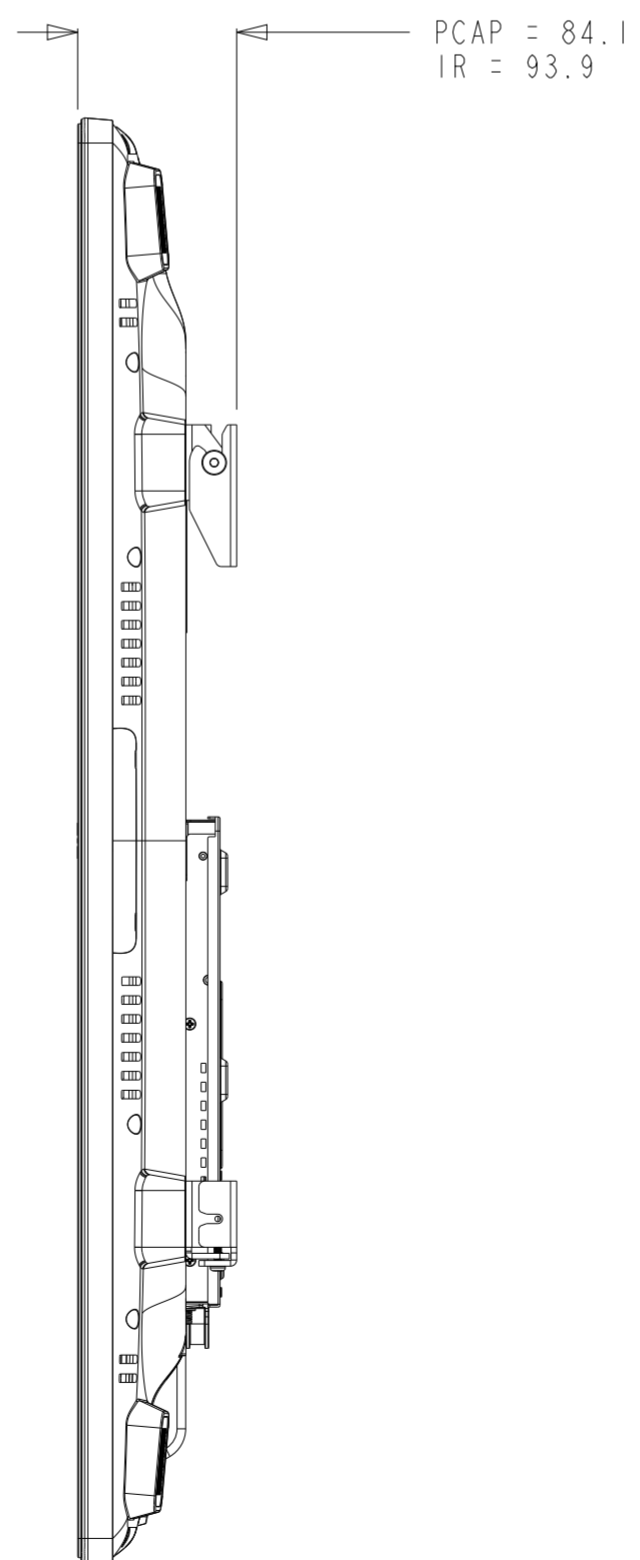

DIMENSIONAL DRAWING: 3203

DIMENSIONS ARE IN MILLIMETERS

DIMENSIONAL DRAWING: 3203

OPTIONAL LOW-PROFILE WALLMOUNT KIT P/N E721949
 PURCHASED SEPARATELY, CUSTOMER ASSEMBLED

LOGO ON BOTTOM

LOGO ON LEFT

OPTIONAL LOW-PROFILE WALLMOUNT KIT P/N E721949
 PURCHASED SEPARATELY, CUSTOMER ASSEMBLED

DIMENSIONAL DRAWING: 3203

OPTIONAL STAND KIT P/N E722153
PURCHASED SEPARATELY, CUSTOMER ASSEMBLED
NOTE: STAND DOES NOT SUPPORT PORTRAIT ORIENTATION