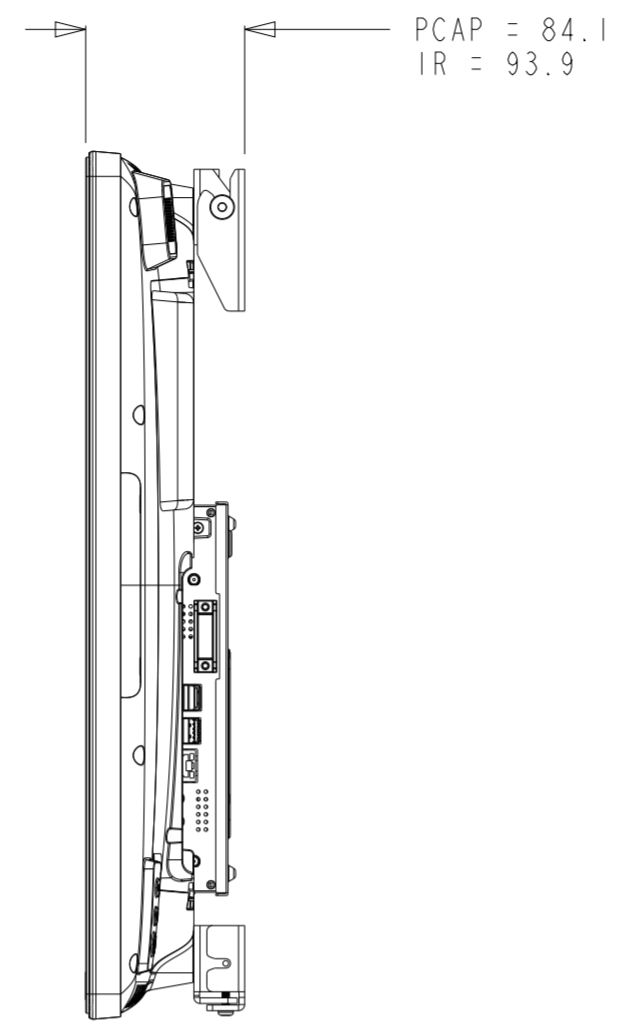

DIMENSIONAL DRAWING: 3203

DIMENSIONS ARE IN MILLIMETERS

DIMENSIONAL DRAWING: 3203

OPTIONAL LOW-PROFILE WALLMOUNT KIT P/N E721949
 PURCHASED SEPARATELY, CUSTOMER ASSEMBLED

LOGO ON BOTTOM

LOGO ON LEFT

OPTIONAL LOW-PROFILE WALLMOUNT KIT P/N E721949
 PURCHASED SEPARATELY, CUSTOMER ASSEMBLED

DIMENSIONAL DRAWING: 3203

OPTIONAL STAND KIT P/N E722153
PURCHASED SEPARATELY, CUSTOMER ASSEMBLED
NOTE: STAND DOES NOT SUPPORT PORTRAIT ORIENTATION