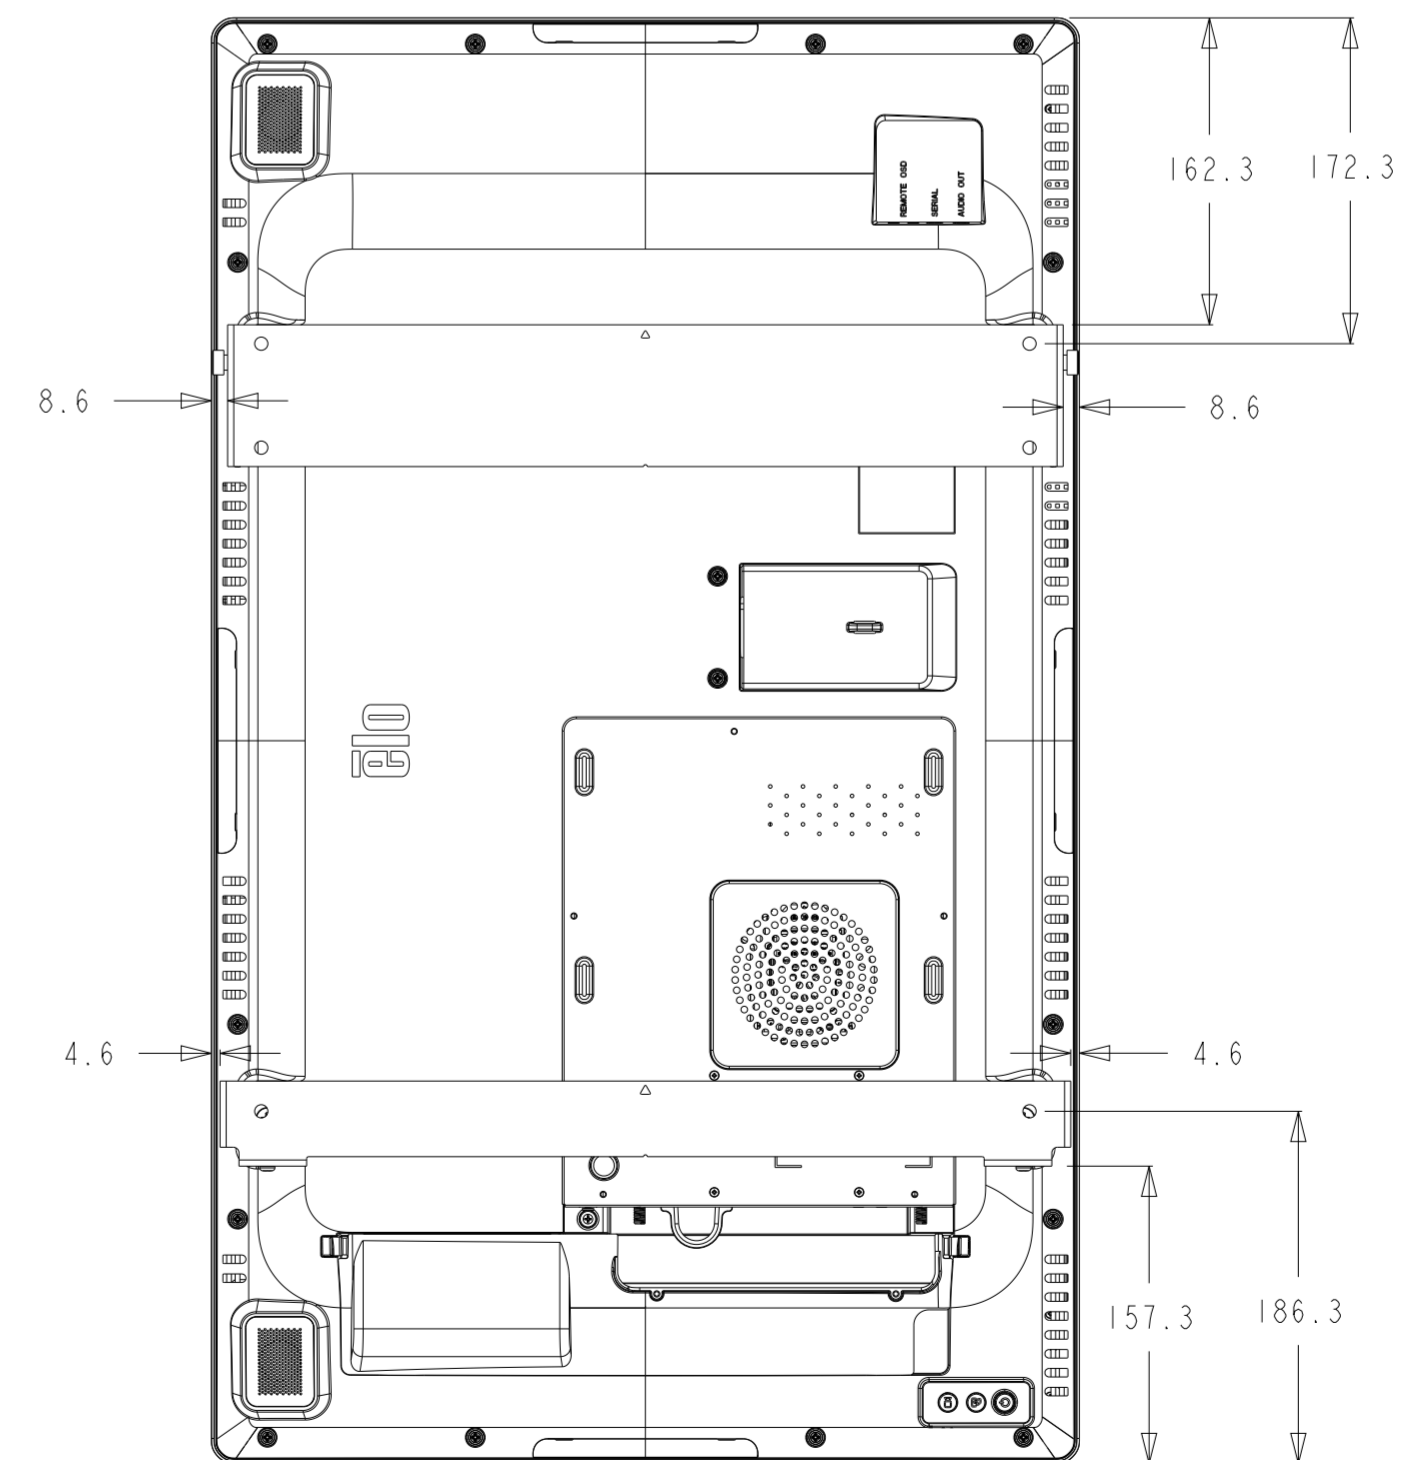

DIMENSIONAL DRAWING: 3203

DIMENSIONS ARE IN MILLIMETERS

DIMENSIONAL DRAWING: 3203

OPTIONAL LOW-PROFILE WALLMOUNT KIT P/N E721949
 PURCHASED SEPARATELY, CUSTOMER ASSEMBLED

LOGO ON BOTTOM

LOGO ON LEFT

OPTIONAL LOW-PROFILE WALLMOUNT KIT P/N E721949
 PURCHASED SEPARATELY, CUSTOMER ASSEMBLED

DIMENSIONAL DRAWING: 3203

OPTIONAL STAND KIT P/N E722153
PURCHASED SEPARATELY, CUSTOMER ASSEMBLED
NOTE: STAND DOES NOT SUPPORT PORTRAIT ORIENTATION