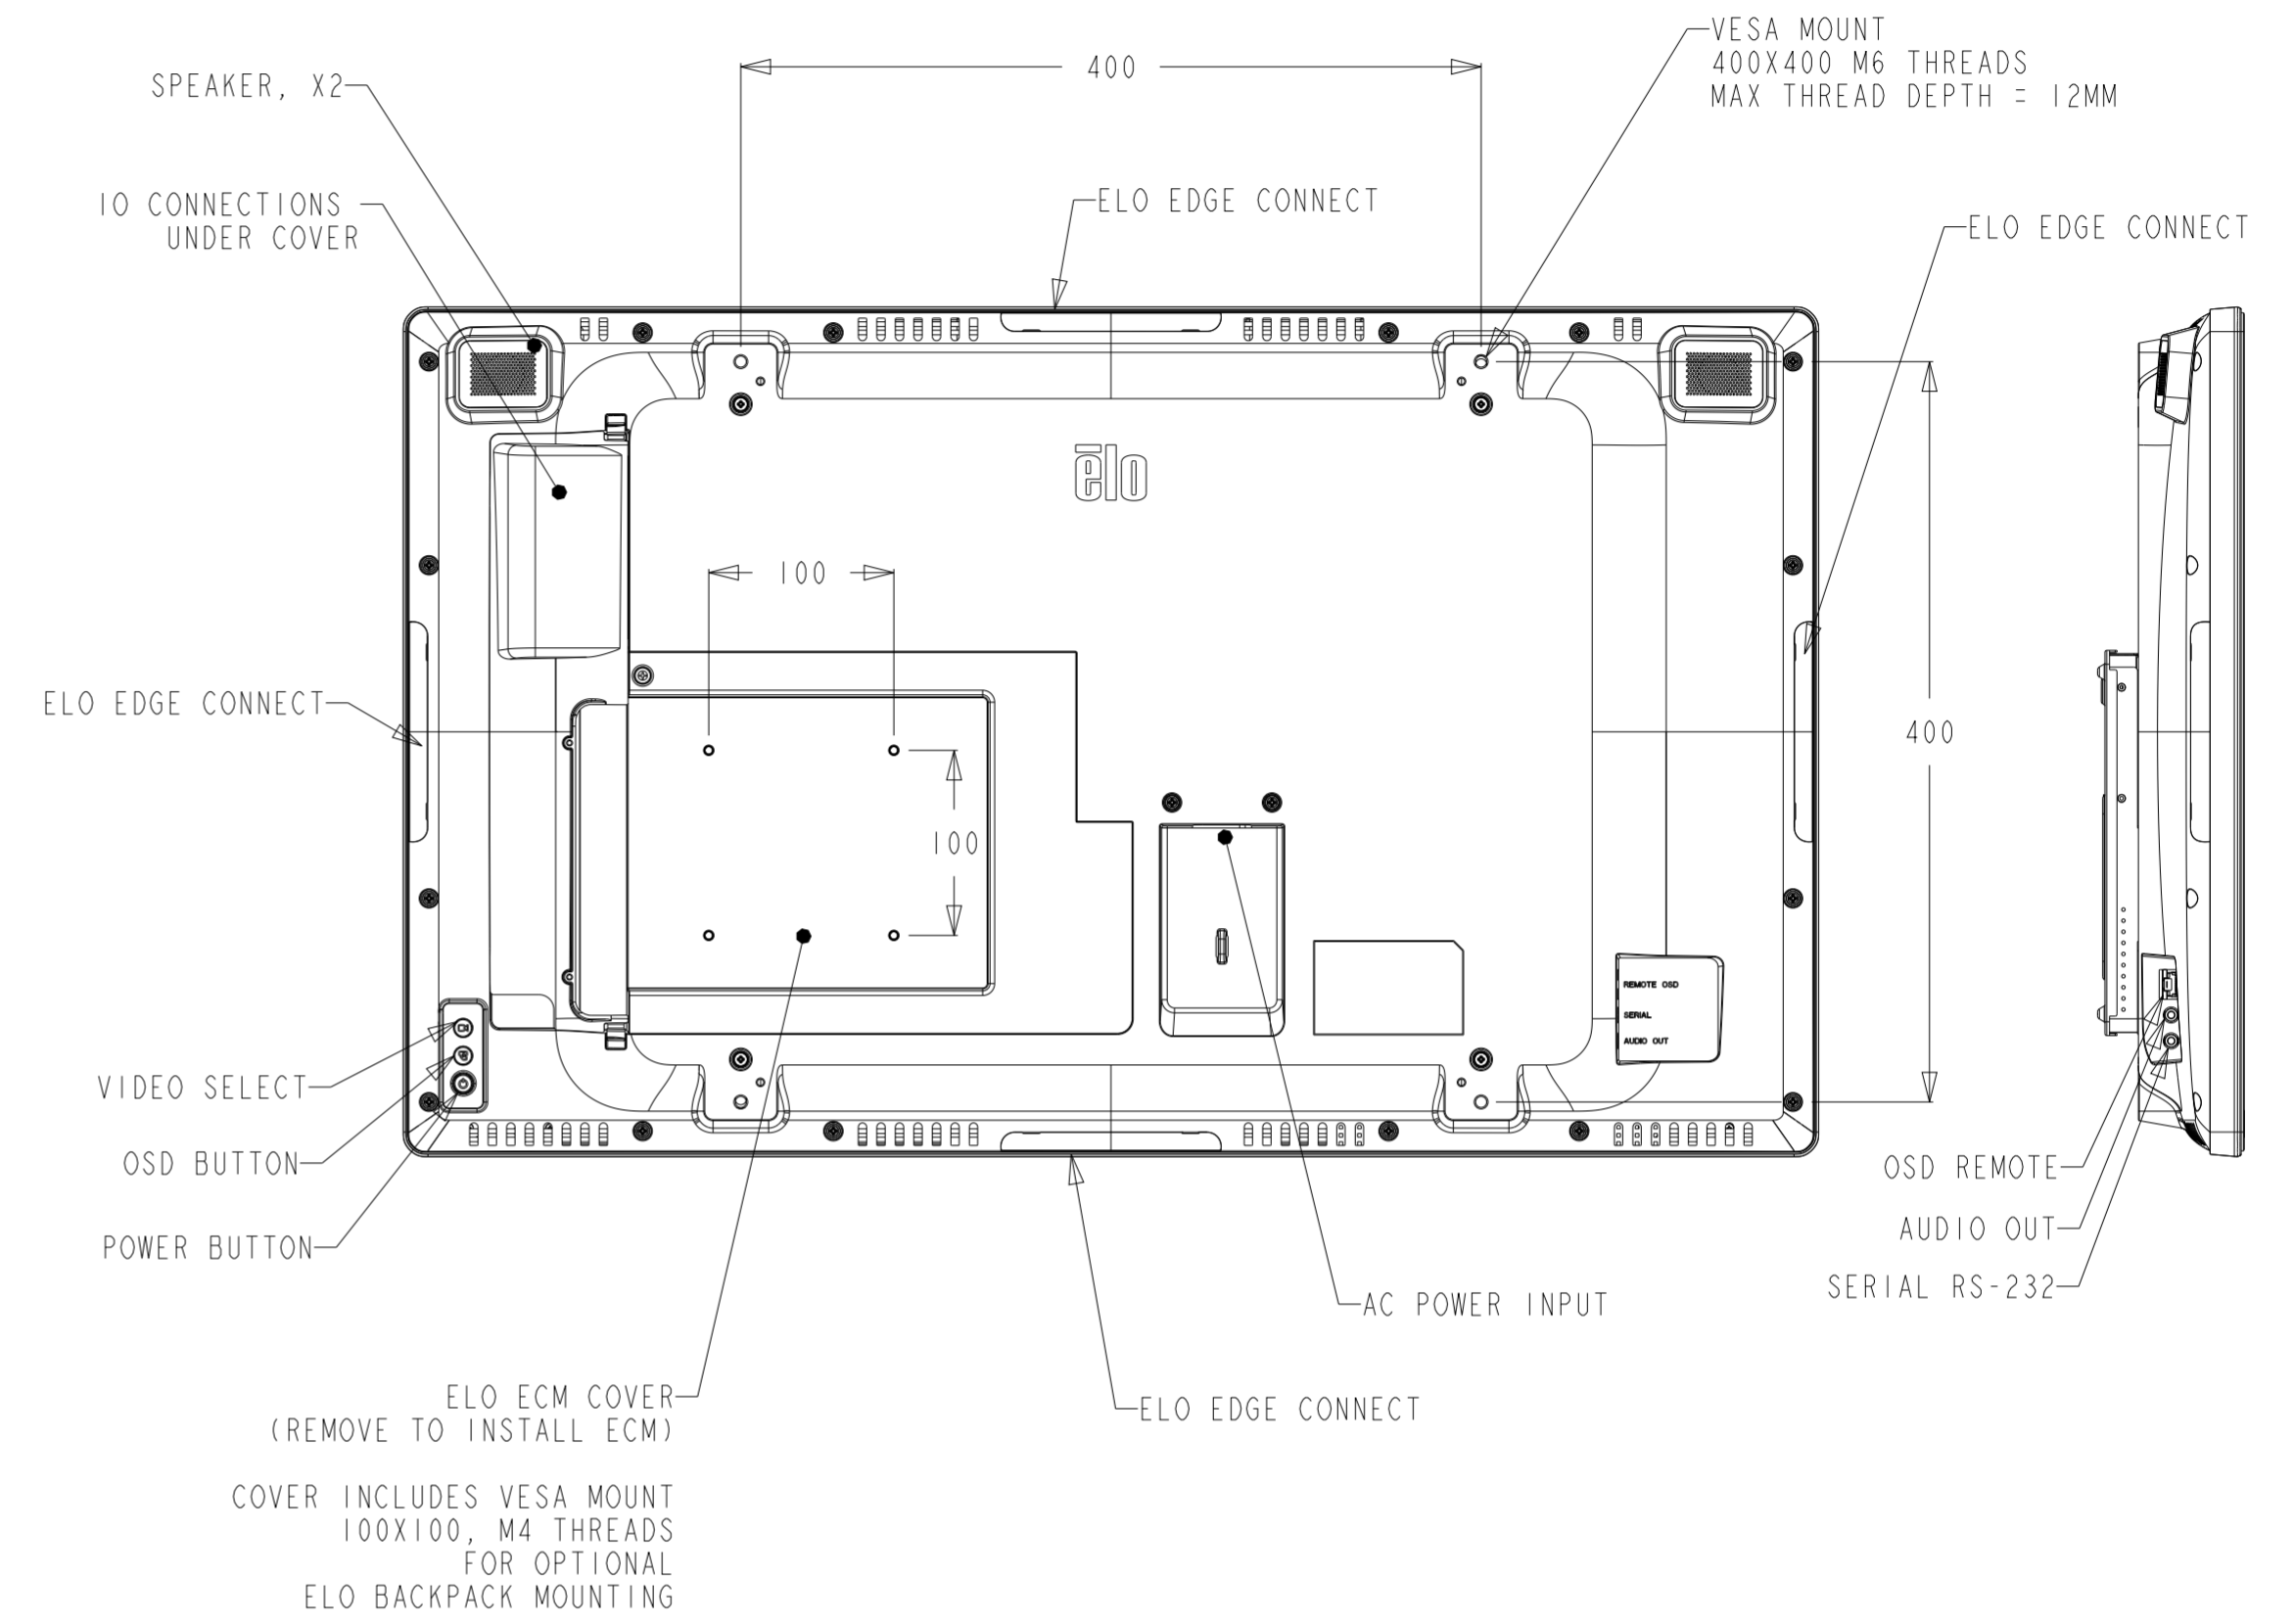

DIMENSIONAL DRAWING: 3203

DIMENSIONS ARE IN MILLIMETERS

DIMENSIONAL DRAWING: 3203

OPTIONAL LOW-PROFILE WALLMOUNT KIT P/N E721949
 PURCHASED SEPARATELY, CUSTOMER ASSEMBLED

LOGO ON BOTTOM

LOGO ON LEFT

OPTIONAL LOW-PROFILE WALLMOUNT KIT P/N E721949
 PURCHASED SEPARATELY, CUSTOMER ASSEMBLED

DIMENSIONAL DRAWING: 3203

OPTIONAL STAND KIT P/N E722153
PURCHASED SEPARATELY, CUSTOMER ASSEMBLED
NOTE: STAND DOES NOT SUPPORT PORTRAIT ORIENTATION