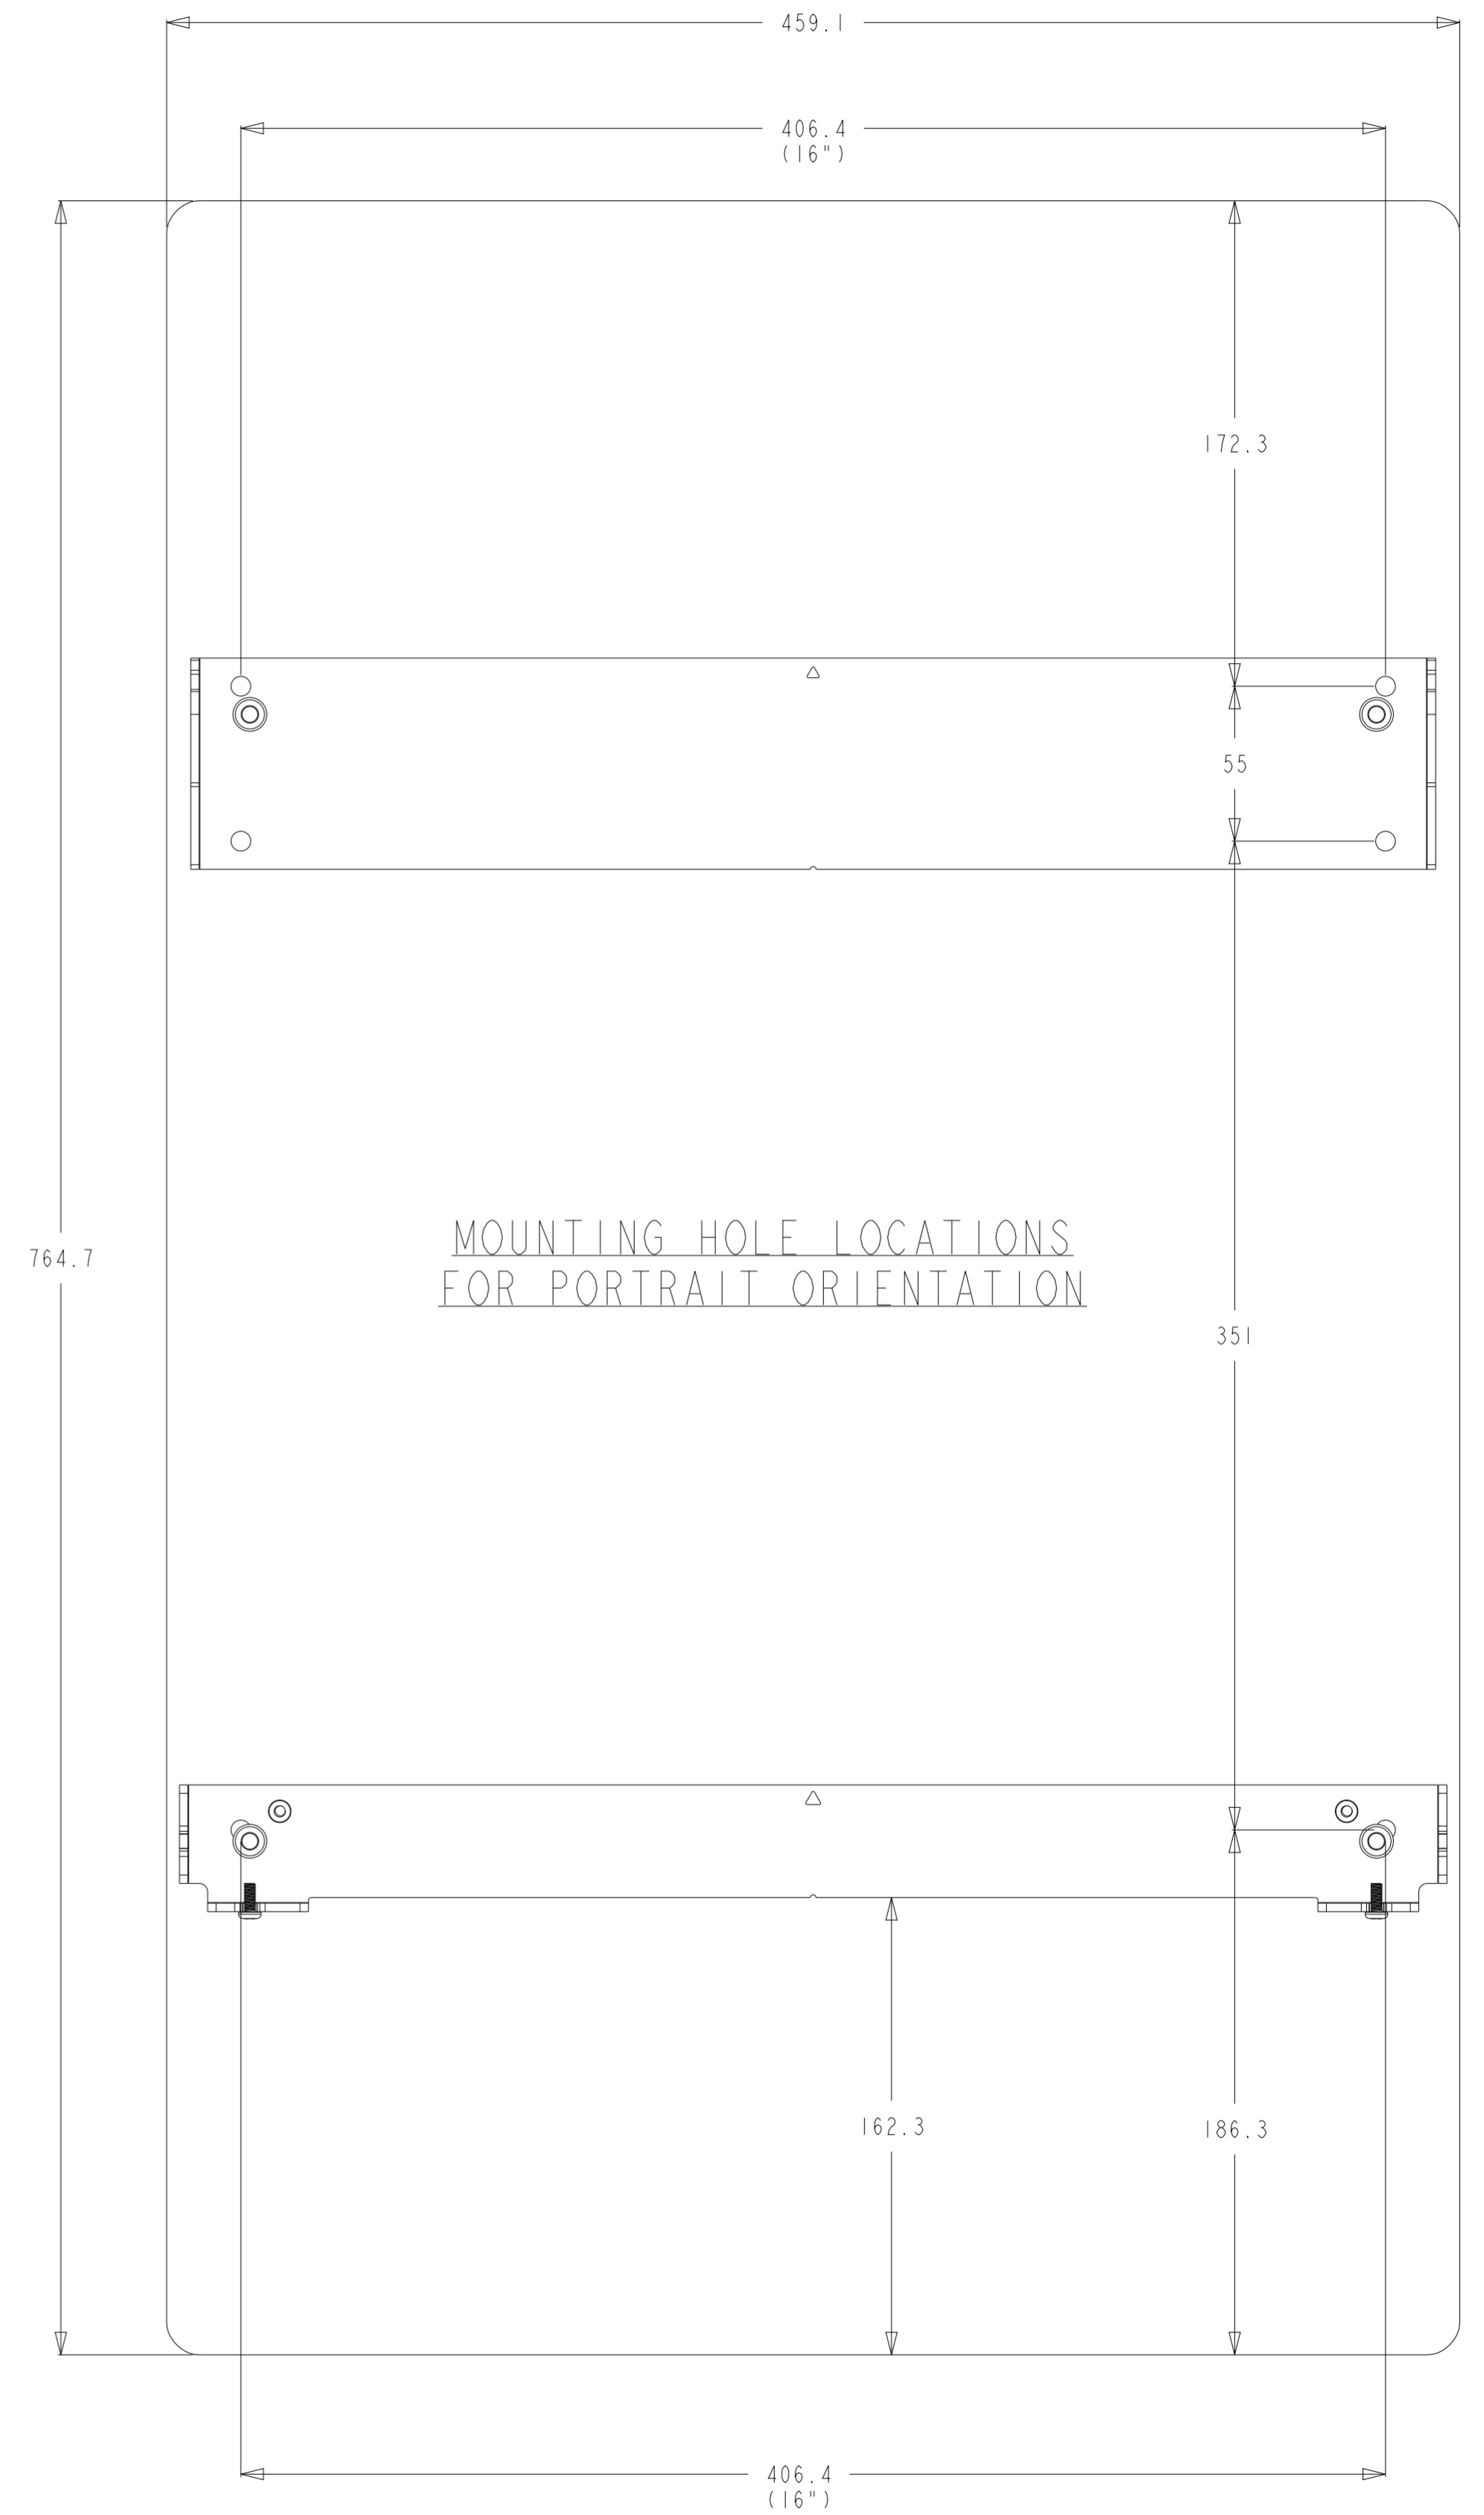

DIMENSIONAL DRAWING: 3203

DIMENSIONS ARE IN MILLIMETERS

DIMENSIONAL DRAWING: 3203

OPTIONAL LOW-PROFILE WALLMOUNT KIT P/N E721949
 PURCHASED SEPARATELY, CUSTOMER ASSEMBLED

LOGO ON BOTTOM

LOGO ON LEFT

OPTIONAL LOW-PROFILE WALLMOUNT KIT P/N E721949
 PURCHASED SEPARATELY, CUSTOMER ASSEMBLED

DIMENSIONAL DRAWING: 3203

OPTIONAL STAND KIT P/N E722153
PURCHASED SEPARATELY, CUSTOMER ASSEMBLED
NOTE: STAND DOES NOT SUPPORT PORTRAIT ORIENTATION