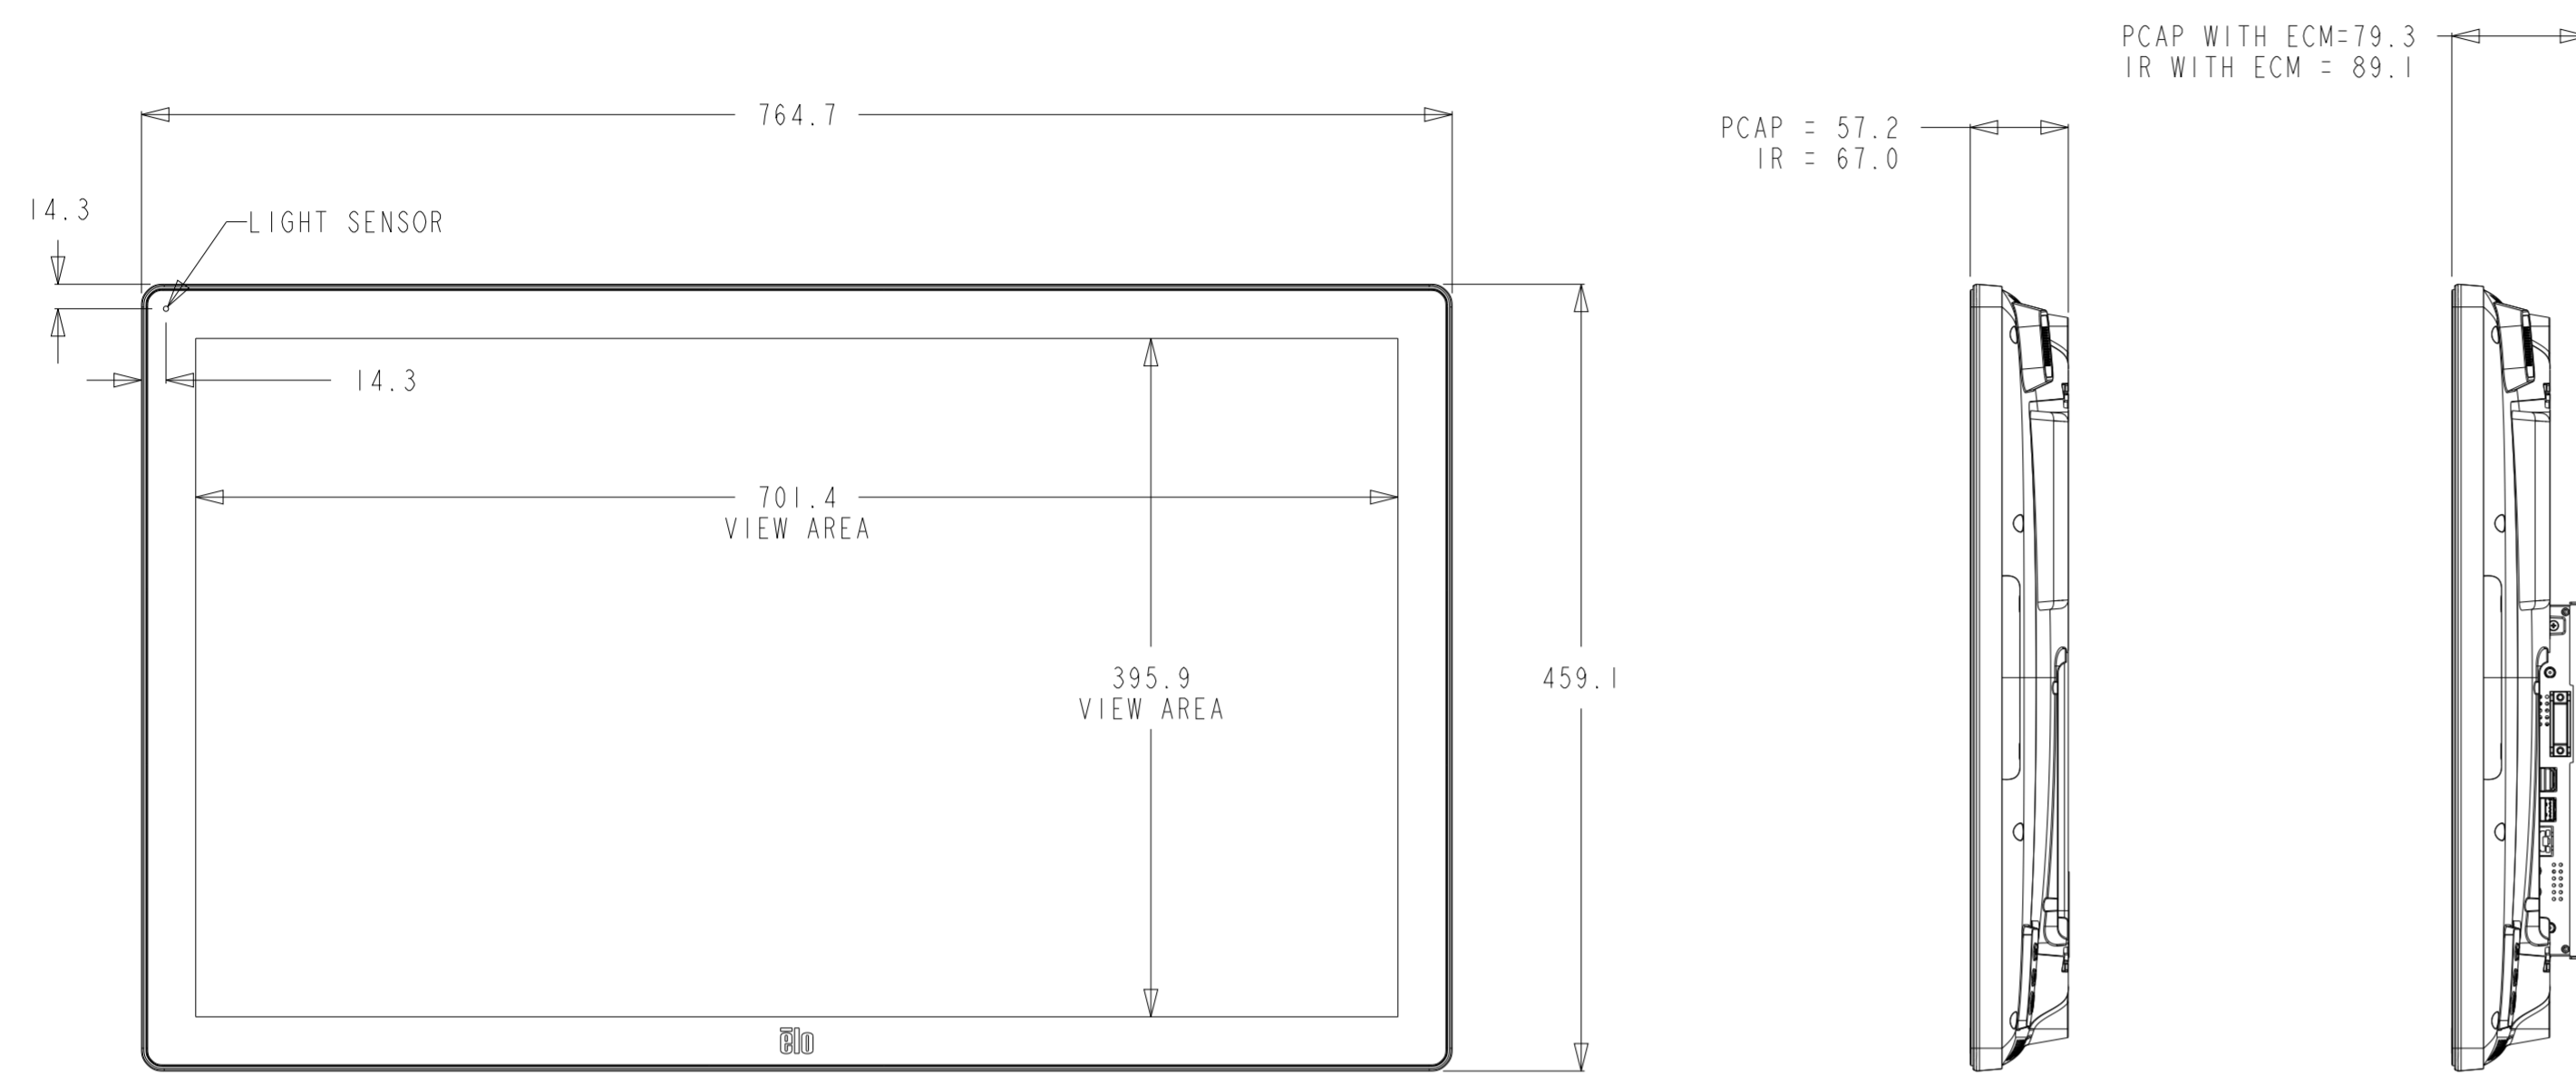

DIMENSIONAL DRAWING: 3203

DIMENSIONS ARE IN MILLIMETERS

DIMENSIONAL DRAWING: 3203

OPTIONAL LOW-PROFILE WALLMOUNT KIT P/N E721949
 PURCHASED SEPARATELY, CUSTOMER ASSEMBLED

LOGO ON BOTTOM

LOGO ON LEFT

OPTIONAL LOW-PROFILE WALLMOUNT KIT P/N E721949
 PURCHASED SEPARATELY, CUSTOMER ASSEMBLED

DIMENSIONAL DRAWING: 3203

OPTIONAL STAND KIT P/N E722153
PURCHASED SEPARATELY, CUSTOMER ASSEMBLED
NOTE: STAND DOES NOT SUPPORT PORTRAIT ORIENTATION