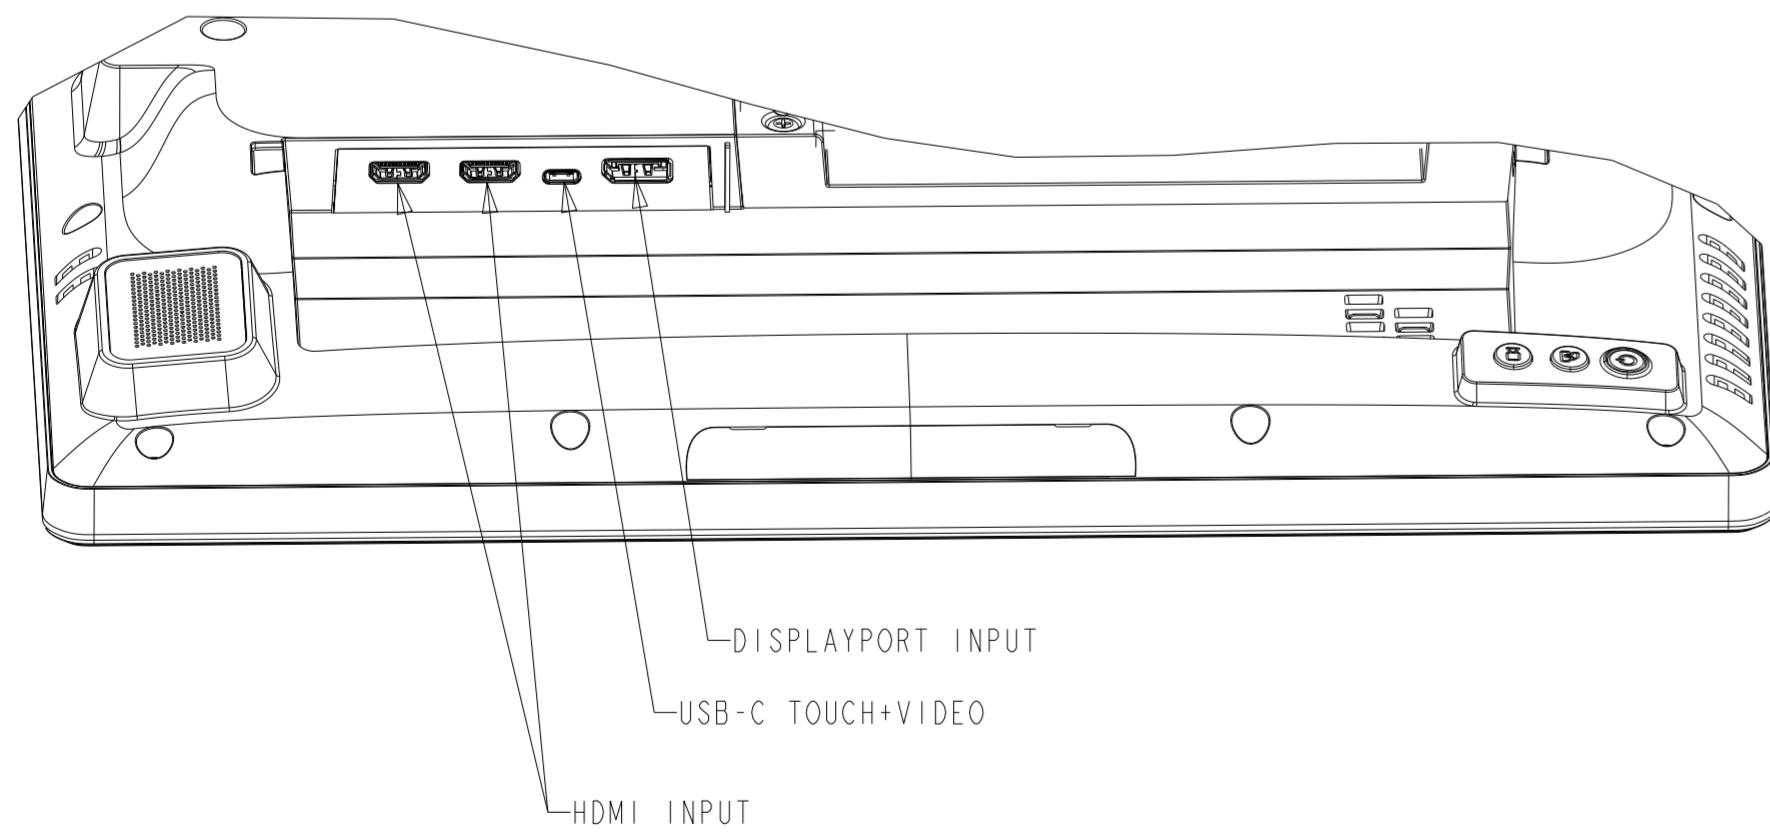

DIMENSIONAL DRAWING: 3203

DIMENSIONS ARE IN MILLIMETERS

DIMENSIONAL DRAWING: 3203

OPTIONAL LOW-PROFILE WALLMOUNT KIT P/N E721949
 PURCHASED SEPARATELY, CUSTOMER ASSEMBLED

LOGO ON BOTTOM

LOGO ON LEFT

OPTIONAL LOW-PROFILE WALLMOUNT KIT P/N E721949
 PURCHASED SEPARATELY, CUSTOMER ASSEMBLED

DIMENSIONAL DRAWING: 3203

OPTIONAL STAND KIT P/N E722153
PURCHASED SEPARATELY, CUSTOMER ASSEMBLED
NOTE: STAND DOES NOT SUPPORT PORTRAIT ORIENTATION