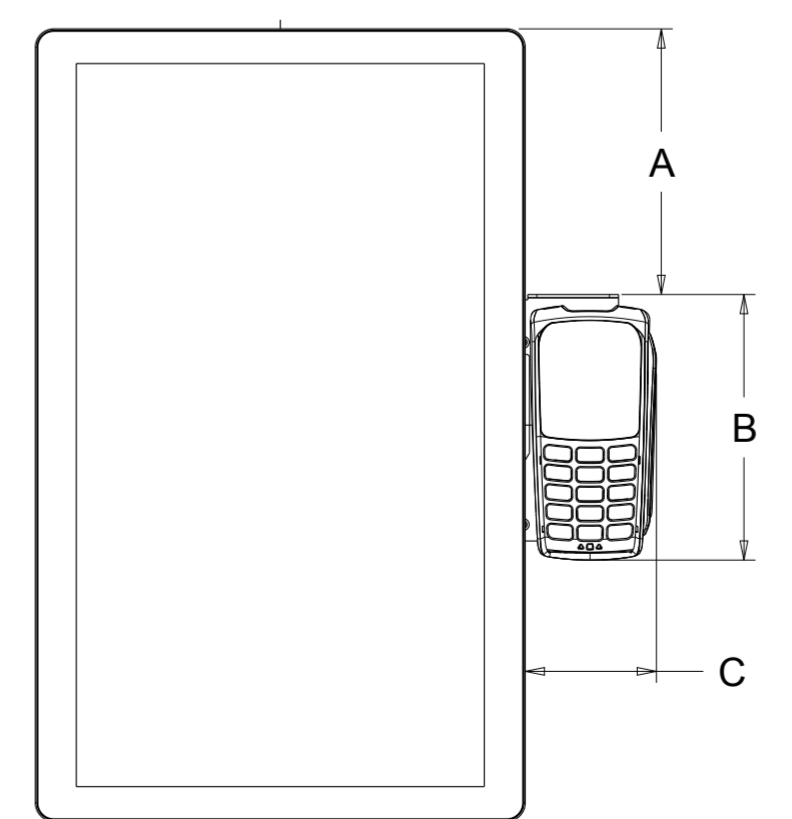

EMV KITS WITH COUNTER / FLOOR STANDS

	A 22" P	A 22" L	A 15" P	A 15" L	B ALL	C ALL
INGENICO RP757	199.4 [7.8]	99.4 [3.9]	130.8 [5.1]	61.5 [2.4]	72 [2.8]	126.6 [4.9]
VERIFONE MX-915	198.7 [7.8]	98.7 [3.8]	130.1 [5.1]	60.8 [2.4]	167.5 [6.6]	192.3 [7.5]
INGENICO ISC-250	175.3 [6.9]	75.6 [2.9]	107 [4.2]	37.7 [1.5]	175.6 [6.9]	86.8 [3.4]
INGENICO IPP3XX						